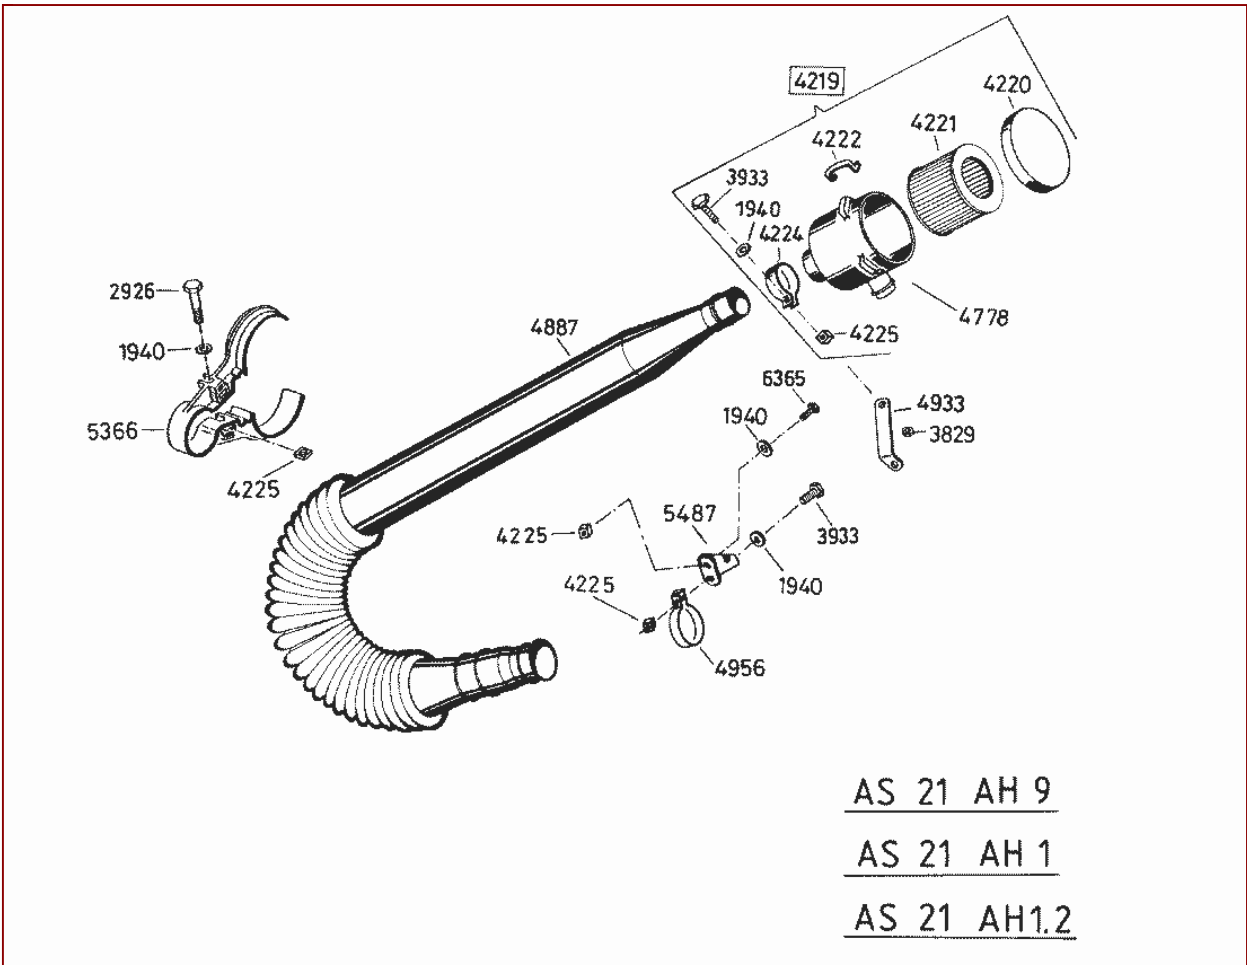

AS 21 AH1.2 – ET-Dokumentation – Luftfilter